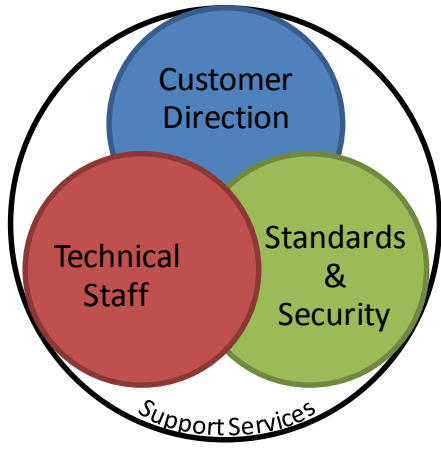

**Scott Studham  
Chief Information Officer**

Joel Reeves  
Associate CIO  
UWA Services

James Perry  
Associate CIO  
Statewide Services

Stan Pinkleton  
Associate CIO  
UTK Students & Academics

Bob Hillhouse  
Associate CIO  
UTK Administration & Academics